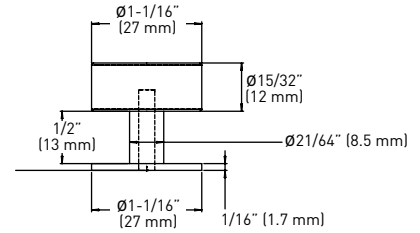

### BARCELONA KNOB

- > ZINC DIE-CAST CONSTRUCTION
- > 1-1/16" (27 mm) DIAMETER
- > INCLUDES 2" (51 mm) BREAK-OFF SCREW

	15 SATIN NICKEL	19 MATTE BLACK	26 POLISHED CHROME	26D SATIN CHROME	CASE PACK
1" (25 mm) DEEP	20-0800SN	20-0800BLK	20-0800PC	20-0800SC	25

### METRA KNOB

- > ZINC DIE-CAST CONSTRUCTION
- > 1" (25 mm) WIDTH
- > INCLUDES 2" (51 mm) BREAK-OFF SCREWS

	15 SATIN NICKEL	19 MATTE BLACK	26 POLISHED CHROME	26D SATIN CHROME	CASE PACK
1" (25 mm) DEEP	20-0700SN	20-0700BLK	20-0700PC	20-0700SC	25

### CLASSIC KNOB

- > ZINC DIE-CAST CONSTRUCTION
- > 1-3/16" (30 mm) DIAMETER
- > INCLUDES 2" (51 mm) BREAK-OFF SCREW

	15 SATIN NICKEL	19 MATTE BLACK	26 POLISHED CHROME	26D SATIN CHROME	CASE PACK
1-1/16" (27 mm) DEEP	20-0388SN	20-0388BLK	20-0388CH	20-0388SC	25

### MODERN KNOB

- > ZINC DIE-CAST CONSTRUCTION
- > 5/8" (16 mm) DIAMETER
- > INCLUDES 1-3/4" (45 mm) BREAK-OFF SCREW

	15 SATIN NICKEL	26 POLISHED CHROME	CASE PACK
POLY BAGGED WITH UPC 1" (25 mm) DEEP	20-0380SN	20-0380PC	100