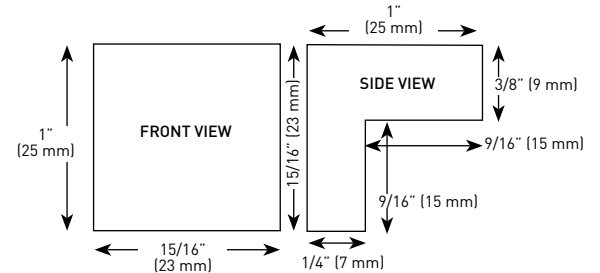

### BARCELONA KNOB

- > ZINC DIE-CAST CONSTRUCTION
- > 1-1/16" (27 mm) DIAMETER
- > INCLUDES 2" (51 mm) BREAK-OFF SCREW

	15 SATIN NICKEL	19 MATTE BLACK	26 POLISHED CHROME	26D SATIN CHROME	CASE PACK
1" (25 mm) DEEP	20-0800SN	20-0800BLK	20-0800PC	20-0800SC	25

### METRA KNOB

- > ZINC DIE-CAST CONSTRUCTION
- > 1" (25 mm) WIDTH
- > INCLUDES 2" (51 mm) BREAK-OFF SCREWS

	15 SATIN NICKEL	19 MATTE BLACK	26 POLISHED CHROME	26D SATIN CHROME	CASE PACK
1" (25 mm) DEEP	20-0700SN	20-0700BLK	20-0700PC	20-0700SC	25

### CLASSIC KNOB

- > ZINC DIE-CAST CONSTRUCTION
- > 1-3/16" (30 mm) DIAMETER
- > INCLUDES 2" (51 mm) BREAK-OFF SCREW

	15 SATIN NICKEL	19 MATTE BLACK	26 POLISHED CHROME	26D SATIN CHROME	CASE PACK
1-1/16" (27 mm) DEEP	20-0388SN	20-0388BLK	20-0388CH	20-0388SC	25

### MODERN KNOB

- > ZINC DIE-CAST CONSTRUCTION
- > 5/8" (16 mm) DIAMETER
- > INCLUDES 1-3/4" (45 mm) BREAK-OFF SCREW

	15 SATIN NICKEL	26 POLISHED CHROME	CASE PACK
POLY BAGGED WITH UPC 1" (25 mm) DEEP	20-0380SN	20-0380PC	100