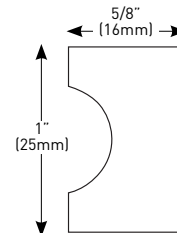

### BARCELONA KNOB

- > ZINC DIE-CAST CONSTRUCTION
- > 1-1/16" (27 mm) DIAMETER
- > INCLUDES 2" (51 mm) BREAK-OFF SCREW

	15 SATIN NICKEL	19 MATTE BLACK	26 POLISHED CHROME	26D SATIN CHROME	CASE PACK
1" (25 mm) DEEP	20-0800SN	20-0800BLK	20-0800PC	20-0800SC	25

### METRA KNOB

- > ZINC DIE-CAST CONSTRUCTION
- > 1" (25 mm) WIDTH
- > INCLUDES 2" (51 mm) BREAK-OFF SCREWS

	15 SATIN NICKEL	19 MATTE BLACK	26 POLISHED CHROME	26D SATIN CHROME	CASE PACK
1" (25 mm) DEEP	20-0700SN	20-0700BLK	20-0700PC	20-0700SC	25

### CLASSIC KNOB

- > ZINC DIE-CAST CONSTRUCTION
- > 1-3/16" (30 mm) DIAMETER
- > INCLUDES 2" (51 mm) BREAK-OFF SCREW

	15 SATIN NICKEL	19 MATTE BLACK	26 POLISHED CHROME	26D SATIN CHROME	CASE PACK
1-1/16" (27 mm) DEEP	20-0388SN	20-0388BLK	20-0388CH	20-0388SC	25

### MODERN KNOB

- > ZINC DIE-CAST CONSTRUCTION
- > 5/8" (16 mm) DIAMETER
- > INCLUDES 1-3/4" (45 mm) BREAK-OFF SCREW

	15 SATIN NICKEL	26 POLISHED CHROME	CASE PACK
POLY BAGGED WITH UPC 1" (25 mm) DEEP	20-0380SN	20-0380PC	100