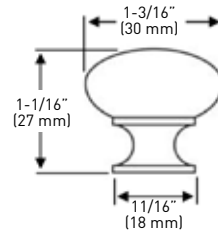

### BARCELONA KNOB

- > ZINC DIE-CAST CONSTRUCTION
- > 1-1/16" (27 mm) DIAMETER
- > INCLUDES 2" (51 mm) BREAK-OFF SCREW

	15 SATIN NICKEL	19 MATTE BLACK	26 POLISHED CHROME	26D SATIN CHROME	CASE PACK
1" (25 mm) DEEP	20-0800SN	20-0800BLK	20-0800PC	20-0800SC	25

### METRA KNOB

- > ZINC DIE-CAST CONSTRUCTION
- > 1" (25 mm) WIDTH
- > INCLUDES 2" (51 mm) BREAK-OFF SCREWS

	15 SATIN NICKEL	19 MATTE BLACK	26 POLISHED CHROME	26D SATIN CHROME	CASE PACK
1" (25 mm) DEEP	20-0700SN	20-0700BLK	20-0700PC	20-0700SC	25

### CLASSIC KNOB

- > ZINC DIE-CAST CONSTRUCTION
- > 1-3/16" (30 mm) DIAMETER
- > INCLUDES 2" (51 mm) BREAK-OFF SCREW

	15 SATIN NICKEL	19 MATTE BLACK	26 POLISHED CHROME	26D SATIN CHROME	CASE PACK
1-1/16" (27 mm) DEEP	20-0388SN	20-0388BLK	20-0388CH	20-0388SC	25

### MODERN KNOB

- > ZINC DIE-CAST CONSTRUCTION
- > 5/8" (16 mm) DIAMETER
- > INCLUDES 1-3/4" (45 mm) BREAK-OFF SCREW

	15 SATIN NICKEL	26 POLISHED CHROME	CASE PACK
POLY BAGGED WITH UPC 1" (25 mm) DEEP	20-0380SN	20-0380PC	100