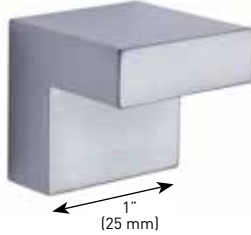

### BARCELONA KNOB

- > ZINC DIE-CAST CONSTRUCTION
- > 1-1/16" (27 mm) DIAMETER
- > INCLUDES 2" (51 mm) BREAK-OFF SCREW

	15 SATIN NICKEL	19 MATTE BLACK	26 POLISHED CHROME	26D SATIN CHROME	CASE PACK
1" (25 mm) DEEP	20-0800SN	20-0800BLK	20-0800PC	20-0800SC	25

### METRA KNOB

- > ZINC DIE-CAST CONSTRUCTION
- > 1" (25 mm) WIDTH
- > INCLUDES 2" (51 mm) BREAK-OFF SCREWS

	15 SATIN NICKEL	19 MATTE BLACK	26 POLISHED CHROME	26D SATIN CHROME	CASE PACK
1" (25 mm) DEEP	20-0700SN	20-0700BLK	20-0700PC	20-0700SC	25

### CLASSIC KNOB

- > ZINC DIE-CAST CONSTRUCTION
- > 1-3/16" (30 mm) DIAMETER
- > INCLUDES 2" (51 mm) BREAK-OFF SCREW

	15 SATIN NICKEL	19 MATTE BLACK	26 POLISHED CHROME	26D SATIN CHROME	CASE PACK
1-1/16" (27 mm) DEEP	20-0388SN	20-0388BLK	20-0388CH	20-0388SC	25

### MODERN KNOB

- > ZINC DIE-CAST CONSTRUCTION
- > 5/8" (16 mm) DIAMETER
- > INCLUDES 1-3/4" (45 mm) BREAK-OFF SCREW

	15 SATIN NICKEL	26 POLISHED CHROME	CASE PACK
POLY BAGGED WITH UPC 1" (25 mm) DEEP	20-0380SN	20-0380PC	100