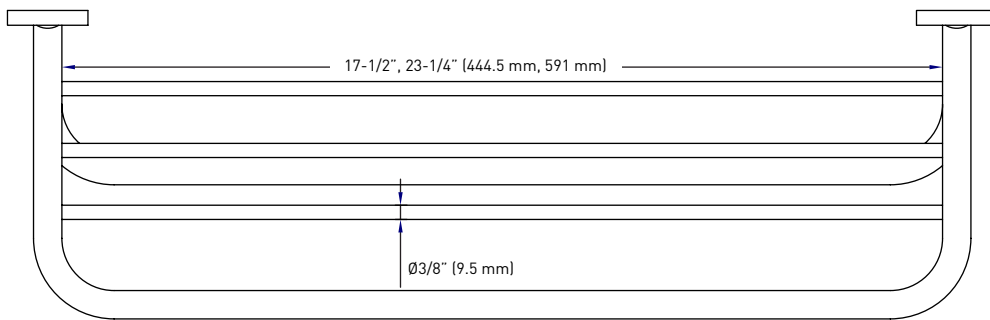

Taymor® | P R O D U C T SPECIFICATIONS

SEMI-CONCEALED MOUNT TOWEL SHELVES

FEATURES

- › SEMI-CONCEALED MOUNT
- › STEEL AND 304 STAINLESS STEEL CONSTRUCTION
- › MOUNTING HARDWARE INCLUDED

MEASUREMENTS ARE FOR REFERENCE ONLY. TAYMOR RESERVES THE RIGHT TO CHANGE THE PRODUCT SPECS WITHOUT NOTICE. FOR PRODUCT WARRANTY, PLEASE VISIT TAYMOR WEBSITE FOR DETAILS.

DESCRIPTION BUILDER PACK	SATIN NICKEL 15	POLISHED CHROME 26	304 STAINLESS STEEL 32	CASE QTY.
18" TOWEL SHELF WITH BAR	-	01-1043	-	5
24" TOWEL SHELF WITH BAR	01-1044SN	01-1044	01-1044SS	5