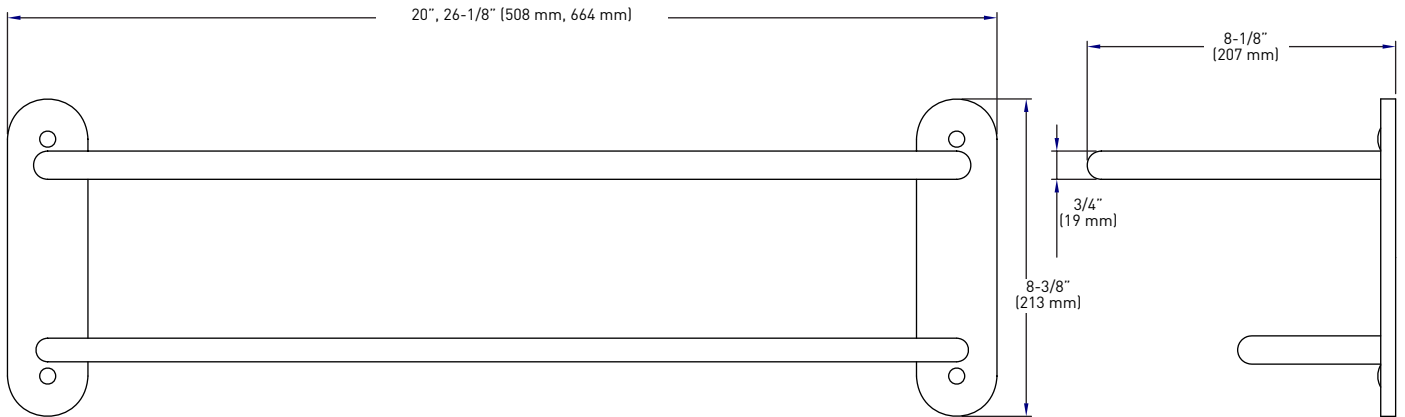

Taymor® | P R O D U C T SPECIFICATIONS

SEMI-CONCEALED MOUNT TOWEL SHELVES

FEATURES

- › SEMI-CONCEALED MOUNT
- › STEEL AND 304 STAINLESS STEEL CONSTRUCTION
- › MOUNTING HARDWARE INCLUDED

MEASUREMENTS ARE FOR REFERENCE ONLY. TAYMOR RESERVES THE RIGHT TO CHANGE THE PRODUCT SPECS WITHOUT NOTICE. FOR PRODUCT WARRANTY, PLEASE VISIT TAYMOR WEBSITE FOR DETAILS.

DESCRIPTION BUILDER PACK	SATIN NICKEL 15	POLISHED CHROME 26	304 STAINLESS STEEL 32	CASE QTY.
18" TOWEL SHELF WITH BAR	-	01-1043	-	5
24" TOWEL SHELF WITH BAR	01-1044SN	01-1044	01-1044SS	5