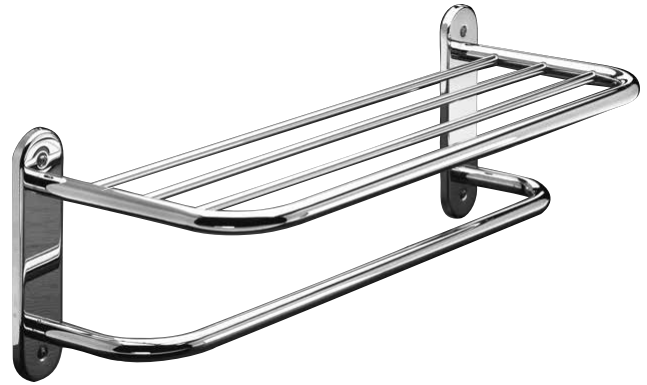

Taymor® | P R O D U C T SPECIFICATIONS

SEMI-CONCEALED MOUNT TOWEL SHELVES

FEATURES

- › SEMI-CONCEALED MOUNT
- › STEEL AND 304 STAINLESS STEEL CONSTRUCTION
- › MOUNTING HARDWARE INCLUDED

MEASUREMENTS ARE FOR REFERENCE ONLY. TAYMOR RESERVES THE RIGHT TO CHANGE THE PRODUCT SPECS WITHOUT NOTICE. FOR PRODUCT WARRANTY, PLEASE VISIT TAYMOR WEBSITE FOR DETAILS.

DESCRIPTION BUILDER PACK	SATIN NICKEL 15	POLISHED CHROME 26	304 STAINLESS STEEL 32	CASE QTY.
18" TOWEL SHELF WITH BAR	-	01-1043	-	5
24" TOWEL SHELF WITH BAR	01-1044SN	01-1044	01-1044SS	5