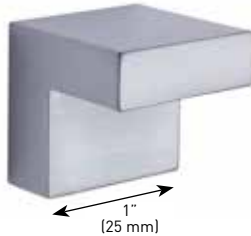

### BARCELONA KNOB

- > ZINC DIE-CAST CONSTRUCTION
- > 1-1/16" (27 mm) DIAMETER
- > INCLUDES 2" (51 mm) BREAK-OFF SCREW

	15 SATIN NICKEL	19 MATTE BLACK	26 POLISHED CHROME	26D SATIN CHROME	CASE PACK
1" (25 mm) DEEP	20-0800SN	20-0800BLK	20-0800PC	20-0800SC	25

### METRA KNOB

- > ZINC DIE-CAST CONSTRUCTION
- > 1" (25 mm) WIDTH
- > INCLUDES 2" (51 mm) BREAK-OFF SCREWS

	15 SATIN NICKEL	19 MATTE BLACK	26 POLISHED CHROME	26D SATIN CHROME	CASE PACK
1" (25 mm) DEEP	20-0700SN	20-0700BLK	20-0700PC	20-0700SC	25

### CLASSIC KNOB

- > ZINC DIE-CAST CONSTRUCTION
- > 1-3/16" (30 mm) DIAMETER
- > INCLUDES 2" (51 mm) BREAK-OFF SCREW

	15 SATIN NICKEL	19 MATTE BLACK	26 POLISHED CHROME	26D SATIN CHROME	CASE PACK
1-1/16" (27 mm) DEEP	20-0388SN	20-0388BLK	20-0388CH	20-0388SC	25

### MODERN KNOB

- > ZINC DIE-CAST CONSTRUCTION
- > 5/8" (16 mm) DIAMETER
- > INCLUDES 1-3/4" (45 mm) BREAK-OFF SCREW

	15 SATIN NICKEL	26 POLISHED CHROME	CASE PACK
1" (25 mm) DEEP	20-0380SN	20-0380PC	100