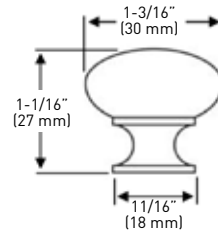

### BARCELONA KNOB

- > ZINC DIE-CAST CONSTRUCTION
- > 1-1/16" (27 mm) DIAMETER
- > INCLUDES 2" (51 mm) BREAK-OFF SCREW

	15 SATIN NICKEL	19 MATTE BLACK	26 POLISHED CHROME	26D SATIN CHROME	CASE PACK
1" (25 mm) DEEP	20-0800SN	20-0800BLK	20-0800PC	20-0800SC	25

### METRA KNOB

- > ZINC DIE-CAST CONSTRUCTION
- > 1" (25 mm) WIDTH
- > INCLUDES 2" (51 mm) BREAK-OFF SCREWS

	15 SATIN NICKEL	19 MATTE BLACK	26 POLISHED CHROME	26D SATIN CHROME	CASE PACK
1" (25 mm) DEEP	20-0700SN	20-0700BLK	20-0700PC	20-0700SC	25

### CLASSIC KNOB

- > ZINC DIE-CAST CONSTRUCTION
- > 1-3/16" (30 mm) DIAMETER
- > INCLUDES 2" (51 mm) BREAK-OFF SCREW

	15 SATIN NICKEL	19 MATTE BLACK	26 POLISHED CHROME	26D SATIN CHROME	CASE PACK
1-1/16" (27 mm) DEEP	20-0388SN	20-0388BLK	20-0388CH	20-0388SC	25

### MODERN KNOB

- > ZINC DIE-CAST CONSTRUCTION
- > 5/8" (16 mm) DIAMETER
- > INCLUDES 1-3/4" (45 mm) BREAK-OFF SCREW

	15 SATIN NICKEL	26 POLISHED CHROME	CASE PACK
1" (25 mm) DEEP	20-0380SN	20-0380PC	100