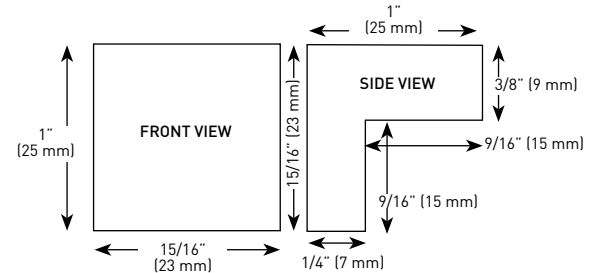

### BARCELONA KNOB

- > ZINC DIE-CAST CONSTRUCTION
- > 1-1/16" (27 mm) DIAMETER
- > INCLUDES 2" (51 mm) BREAK-OFF SCREW

	15 SATIN NICKEL	19 MATTE BLACK	26 POLISHED CHROME	26D SATIN CHROME	CASE PACK
1" (25 mm) DEEP	20-0800SN	20-0800BLK	20-0800PC	20-0800SC	25

### METRA KNOB

- > ZINC DIE-CAST CONSTRUCTION
- > 1" (25 mm) WIDTH
- > INCLUDES 2" (51 mm) BREAK-OFF SCREWS

	15 SATIN NICKEL	19 MATTE BLACK	26 POLISHED CHROME	26D SATIN CHROME	CASE PACK
1" (25 mm) DEEP	20-0700SN	20-0700BLK	20-0700PC	20-0700SC	25

### CLASSIC KNOB

- > ZINC DIE-CAST CONSTRUCTION
- > 1-3/16" (30 mm) DIAMETER
- > INCLUDES 2" (51 mm) BREAK-OFF SCREW

	15 SATIN NICKEL	19 MATTE BLACK	26 POLISHED CHROME	26D SATIN CHROME	CASE PACK
1-1/16" (27 mm) DEEP	20-0388SN	20-0388BLK	20-0388CH	20-0388SC	25

### MODERN KNOB

- > ZINC DIE-CAST CONSTRUCTION
- > 5/8" (16 mm) DIAMETER
- > INCLUDES 1-3/4" (45 mm) BREAK-OFF SCREW

	15 SATIN NICKEL	26 POLISHED CHROME	CASE PACK
1" (25 mm) DEEP	20-0380SN	20-0380PC	100