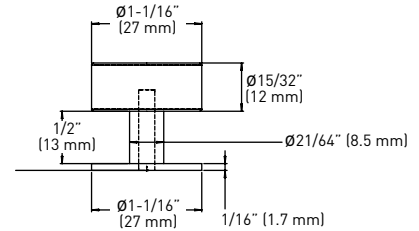

### BARCELONA KNOB

- > ZINC DIE-CAST CONSTRUCTION
- > 1-1/16" (27 mm) DIAMETER
- > INCLUDES 2" (51 mm) BREAK-OFF SCREW

	15 SATIN NICKEL	19 MATTE BLACK	26 POLISHED CHROME	26D SATIN CHROME	CASE PACK
1" (25 mm) DEEP	20-0800SN	20-0800BLK	20-0800PC	20-0800SC	25

### METRA KNOB

- > ZINC DIE-CAST CONSTRUCTION
- > 1" (25 mm) WIDTH
- > INCLUDES 2" (51 mm) BREAK-OFF SCREWS

	15 SATIN NICKEL	19 MATTE BLACK	26 POLISHED CHROME	26D SATIN CHROME	CASE PACK
1" (25 mm) DEEP	20-0700SN	20-0700BLK	20-0700PC	20-0700SC	25

### CLASSIC KNOB

- > ZINC DIE-CAST CONSTRUCTION
- > 1-3/16" (30 mm) DIAMETER
- > INCLUDES 2" (51 mm) BREAK-OFF SCREW

	15 SATIN NICKEL	19 MATTE BLACK	26 POLISHED CHROME	26D SATIN CHROME	CASE PACK
1-1/16" (27 mm) DEEP	20-0388SN	20-0388BLK	20-0388CH	20-0388SC	25

### MODERN KNOB

- > ZINC DIE-CAST CONSTRUCTION
- > 5/8" (16 mm) DIAMETER
- > INCLUDES 1-3/4" (45 mm) BREAK-OFF SCREW

	15 SATIN NICKEL	26 POLISHED CHROME	CASE PACK
1" (25 mm) DEEP	20-0380SN	20-0380PC	100