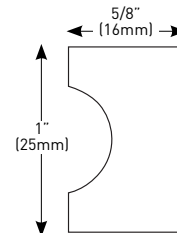

### BARCELONA KNOB

- > ZINC DIE-CAST CONSTRUCTION
- > 1-1/16" (27 mm) DIAMETER
- > INCLUDES 2" (51 mm) BREAK-OFF SCREW

	15 SATIN NICKEL	19 MATTE BLACK	26 POLISHED CHROME	26D SATIN CHROME	CASE PACK
1" (25 mm) DEEP	20-0800SN	20-0800BLK	20-0800PC	20-0800SC	25

### METRA KNOB

- > ZINC DIE-CAST CONSTRUCTION
- > 1" (25 mm) WIDTH
- > INCLUDES 2" (51 mm) BREAK-OFF SCREWS

	15 SATIN NICKEL	19 MATTE BLACK	26 POLISHED CHROME	26D SATIN CHROME	CASE PACK
1" (25 mm) DEEP	20-0700SN	20-0700BLK	20-0700PC	20-0700SC	25

### CLASSIC KNOB

- > ZINC DIE-CAST CONSTRUCTION
- > 1-3/16" (30 mm) DIAMETER
- > INCLUDES 2" (51 mm) BREAK-OFF SCREW

	15 SATIN NICKEL	19 MATTE BLACK	26 POLISHED CHROME	26D SATIN CHROME	CASE PACK
1-1/16" (27 mm) DEEP	20-0388SN	20-0388BLK	20-0388CH	20-0388SC	25

### MODERN KNOB

- > ZINC DIE-CAST CONSTRUCTION
- > 5/8" (16 mm) DIAMETER
- > INCLUDES 1-3/4" (45 mm) BREAK-OFF SCREW

	15 SATIN NICKEL	26 POLISHED CHROME	CASE PACK
1" (25 mm) DEEP	20-0380SN	20-0380PC	100