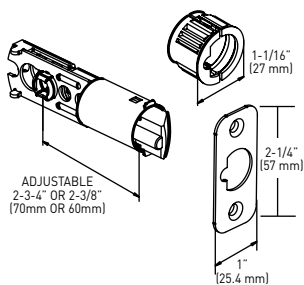

ORLEANS

BUILDERS SERIES
LEVERSETS

ORLEANS
LEVER

ENTRY
FRONT/BACK
INSIDE TURN BUTTON

PRIVACY
BED/BATH
INSIDE TURN BUTTON

PASSAGE
HALL/CLOSET

DUMMY
INACTIVE

INSIDE TRIM
SINGLE SIDE LEVER

AVAILABLE FINISHES

10B+
AGED
BRONZE

15
SATIN
NICKEL

FEATURES

- REVERSIBLE DESIGN
- 5-PIN BRASS PLUG (CK)
- KWIKSET KEYWAY
- 4-IN-1 ADJUSTABLE BACKSET LATCH
- FIRE RATEABLE - 20 MINUTES
- ANSI/BHMA GRADE 3
- FITS DOORS 1-3/8" TO 1-3/4" THICK
- FULL LIP RADIUS CORNER "D" STRIKE
- KEYING OPTIONS AVAILABLE
- 25 YEAR MECHANICAL WARRANTY
- 5 YEAR FINISH WARRANTY

4-IN-1 ADJUSTABLE LATCH

FULL LIP RADIUS CORNER "D" STRIKE

4-IN-1 ENTRY LATCH

4-IN-1 PRIVACY/PASSAGE LATCH

OPTIONS THAT MAY BE ADDED TO ORLEANS LEVERSETS

- AN APPROVED UL LATCH MAY BE ORDERED WITH LOCKS TO MEET BUILDING CODE REQUIREMENTS FOR 20 MINUTE FIRE RATING STANDARDS. THESE UL LATCHES MUST BE ORDERED WITH THE LOCKS AND ARE NOT SOLD SEPARATELY.
- PLEASE CONTACT YOUR TAYMOR REPRESENTATIVE FOR SPECIALTY KEYING OPTIONS SUCH AS KEYED ALIKE OR KEYED DIFFERENT REQUIREMENTS OR SEVERAL VARIATIONS OF MASTER AND CONSTRUCTION KEYING.

ORLEANS LEVERSET - BOX PACK	10B+ AGED BRONZE	15 SATIN NICKEL	CASE PACK
ENTRY - FRONT/BACK LEVERSET (INSIDE TURN BUTTON) - 4-IN-1 RADIUS CORNER MORTISE/DRIVE-IN LATCH - KD	36-RD3810BRN	36-RD3810SN	20
PRIVACY - BED/BATH LEVERSET (INSIDE TURN BUTTON) - 4-IN-1 RADIUS CORNER MORTISE/DRIVE-IN LATCH	36-RD3803BRN	36-RD3803SN	20
PASSAGE - HALL/CLOSET LEVERSET - 4-IN-1 RADIUS CORNER MORTISE/DRIVE-IN LATCH	36-RD3805BRN	36-RD3805SN	20
DUMMY - SINGLE SIDE INACTIVE LEVER	36-RD3807BRNR 36-RD3807BRNL	36-RD3807SNR 36-RD3807SNL	20
INSIDE TRIM - SINGLE SIDE LEVERSET	36-RD3808BRNR 36-RD3808BRNL	36-RD3808SNR 36-RD3808SNL	20