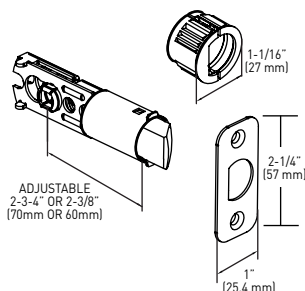

ORLEANS

BUILDERS SERIES
LEVERSETS

ORLEANS
LEVER

ENTRY
FRONT/BACK
INSIDE TURN BUTTON

PRIVACY
BED/BATH
INSIDE TURN BUTTON

PASSAGE
HALL/CLOSET

DUMMY
INACTIVE

INSIDE TRIM
SINGLE SIDE LEVER

AVAILABLE FINISHES

10B+
AGED
BRONZE

15
SATIN
NICKEL

FEATURES

- REVERSIBLE DESIGN
- 5-PIN BRASS PLUG (CK)
- KWIKSET KEYWAY
- 4-IN-1 ADJUSTABLE BACKSET LATCH
- FIRE RATEABLE - 20 MINUTES
- ANSI/BHMA GRADE 3
- FITS DOORS 1-3/8" TO 1-3/4" THICK
- FULL LIP RADIUS CORNER "D" STRIKE
- KEYING OPTIONS AVAILABLE
- 25 YEAR MECHANICAL WARRANTY
- 5 YEAR FINISH WARRANTY

4-IN-1 ADJUSTABLE LATCH

FULL LIP RADIUS CORNER "D" STRIKE

4-IN-1 ENTRY LATCH

4-IN-1 PRIVACY/PASSAGE LATCH

OPTIONS THAT MAY BE ADDED TO ORLEANS LEVERSETS

- AN APPROVED UL LATCH MAY BE ORDERED WITH LOCKS TO MEET BUILDING CODE REQUIREMENTS FOR 20 MINUTE FIRE RATING STANDARDS. THESE UL LATCHES MUST BE ORDERED WITH THE LOCKS AND ARE NOT SOLD SEPARATELY.
- PLEASE CONTACT YOUR TAYMOR REPRESENTATIVE FOR SPECIALTY KEYING OPTIONS SUCH AS KEYED ALIKE OR KEYED DIFFERENT REQUIREMENTS OR SEVERAL VARIATIONS OF MASTER AND CONSTRUCTION KEYING.

ORLEANS LEVERSET - BOX PACK	10B+ AGED BRONZE	15 SATIN NICKEL	CASE PACK
ENTRY - FRONT/BACK LEVERSET (INSIDE TURN BUTTON) - 4-IN-1 RADIUS CORNER MORTISE/DRIVE-IN LATCH - KD	36-RD3810BRN	36-RD3810SN	20
PRIVACY - BED/BATH LEVERSET (INSIDE TURN BUTTON) - 4-IN-1 RADIUS CORNER MORTISE/DRIVE-IN LATCH	36-RD3803BRN	36-RD3803SN	20
PASSAGE - HALL/CLOSET LEVERSET - 4-IN-1 RADIUS CORNER MORTISE/DRIVE-IN LATCH	36-RD3805BRN	36-RD3805SN	20
DUMMY - SINGLE SIDE INACTIVE LEVER	36-RD3807BRNR 36-RD3807BRNL	36-RD3807SNR 36-RD3807SNL	20
INSIDE TRIM - SINGLE SIDE LEVERSET	36-RD3808BRNR 36-RD3808BRNL	36-RD3808SNR 36-RD3808SNL	20