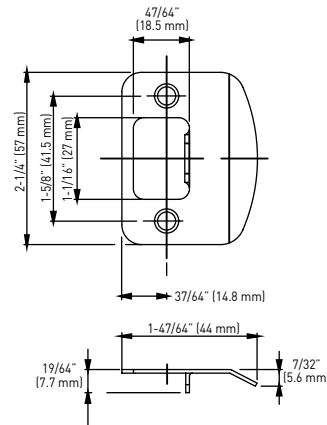

AVAILABLE FINISHES

10B+
AGED
BRONZE

15
SATIN
NICKEL

FEATURES

- REVERSIBLE DESIGN
- 5-PIN BRASS PLUG (CK)
- KWIKSET KEYWAY
- 4-IN-1 ADJUSTABLE BACKSET LATCH
- FIRE RATEABLE - 20 MINUTES
- ANSI/BHMA GRADE 3
- FITS DOORS 1-3/8" TO 1-3/4" THICK
- FULL LIP RADIUS CORNER "D" STRIKE
- KEYING OPTIONS AVAILABLE
- 25 YEAR MECHANICAL WARRANTY
- 5 YEAR FINISH WARRANTY

4-IN-1 ADJUSTABLE LATCH

FULL LIP RADIUS CORNER "D" STRIKE

4-IN-1 ENTRY LATCH

4-IN-1 PRIVACY/PASSAGE LATCH

OPTIONS THAT MAY BE ADDED TO ORLEANS LEVERSETS

- AN APPROVED UL LATCH MAY BE ORDERED WITH LOCKS TO MEET BUILDING CODE REQUIREMENTS FOR 20 MINUTE FIRE RATING STANDARDS. THESE UL LATCHES MUST BE ORDERED WITH THE LOCKS AND ARE NOT SOLD SEPARATELY.
- PLEASE CONTACT YOUR TAYMOR REPRESENTATIVE FOR SPECIALTY KEYING OPTIONS SUCH AS KEYED ALIKE OR KEYED DIFFERENT REQUIREMENTS OR SEVERAL VARIATIONS OF MASTER AND CONSTRUCTION KEYING.

ORLEANS LEVERSET - BOX PACK	10B+ AGED BRONZE	15 SATIN NICKEL	CASE PACK
ENTRY - FRONT/BACK LEVERSET (INSIDE TURN BUTTON) - 4-IN-1 RADIUS CORNER MORTISE/DRIVE-IN LATCH - KD	36-RD3810BRN	36-RD3810SN	20
PRIVACY - BED/BATH LEVERSET (INSIDE TURN BUTTON) - 4-IN-1 RADIUS CORNER MORTISE/DRIVE-IN LATCH	36-RD3803BRN	36-RD3803SN	20
PASSAGE - HALL/CLOSET LEVERSET - 4-IN-1 RADIUS CORNER MORTISE/DRIVE-IN LATCH	36-RD3805BRN	36-RD3805SN	20
DUMMY - SINGLE SIDE INACTIVE LEVER	36-RD3807BRNR 36-RD3807BRNL	36-RD3807SNR 36-RD3807SNL	20
INSIDE TRIM - SINGLE SIDE LEVERSET	36-RD3808BRNR 36-RD3808BRNL	36-RD3808SNR 36-RD3808SNL	20