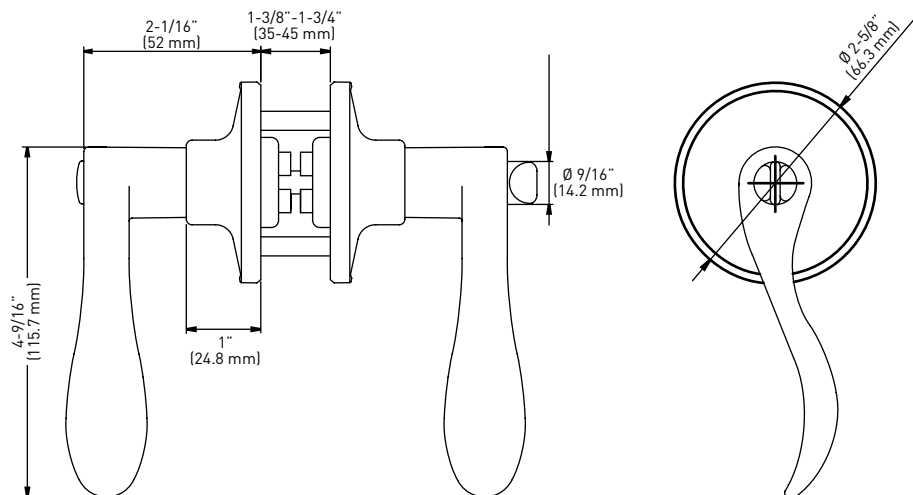

AVAILABLE FINISHES

10B+
AGED
BRONZE

15
SATIN
NICKEL

FEATURES

- REVERSIBLE DESIGN
- 5-PIN BRASS PLUG (CK)
- KWIKSET KEYWAY
- 4-IN-1 ADJUSTABLE BACKSET LATCH
- FIRE RATEABLE - 20 MINUTES
- ANSI/BHMA GRADE 3
- FITS DOORS 1-3/8" TO 1-3/4" THICK
- FULL LIP RADIUS CORNER "D" STRIKE
- KEYING OPTIONS AVAILABLE
- 25 YEAR MECHANICAL WARRANTY
- 5 YEAR FINISH WARRANTY

4-IN-1 ADJUSTABLE LATCH

FULL LIP RADIUS CORNER "D" STRIKE

4-IN-1 ENTRY LATCH

4-IN-1 PRIVACY/PASSAGE LATCH

OPTIONS THAT MAY BE ADDED TO ORLEANS LEVERSETS

- AN APPROVED UL LATCH MAY BE ORDERED WITH LOCKS TO MEET BUILDING CODE REQUIREMENTS FOR 20 MINUTE FIRE RATING STANDARDS. THESE UL LATCHES MUST BE ORDERED WITH THE LOCKS AND ARE NOT SOLD SEPARATELY.
- PLEASE CONTACT YOUR TAYMOR REPRESENTATIVE FOR SPECIALTY KEYING OPTIONS SUCH AS KEYED ALIKE OR KEYED DIFFERENT REQUIREMENTS OR SEVERAL VARIATIONS OF MASTER AND CONSTRUCTION KEYING.

ORLEANS LEVERSET - BOX PACK	10B+ AGED BRONZE	15 SATIN NICKEL	CASE PACK
ENTRY - FRONT/BACK LEVERSET (INSIDE TURN BUTTON) - 4-IN-1 RADIUS CORNER MORTISE/DRIVE-IN LATCH - KD	36-RD3810BRN	36-RD3810SN	20
PRIVACY - BED/BATH LEVERSET (INSIDE TURN BUTTON) - 4-IN-1 RADIUS CORNER MORTISE/DRIVE-IN LATCH	36-RD3803BRN	36-RD3803SN	20
PASSAGE - HALL/CLOSET LEVERSET - 4-IN-1 RADIUS CORNER MORTISE/DRIVE-IN LATCH	36-RD3805BRN	36-RD3805SN	20
DUMMY - SINGLE SIDE INACTIVE LEVER	36-RD3807BRNR 36-RD3807BRNL	36-RD3807SNR 36-RD3807SNL	20
INSIDE TRIM - SINGLE SIDE LEVERSET	36-RD3808BRNR 36-RD3808BRNL	36-RD3808SNR 36-RD3808SNL	20